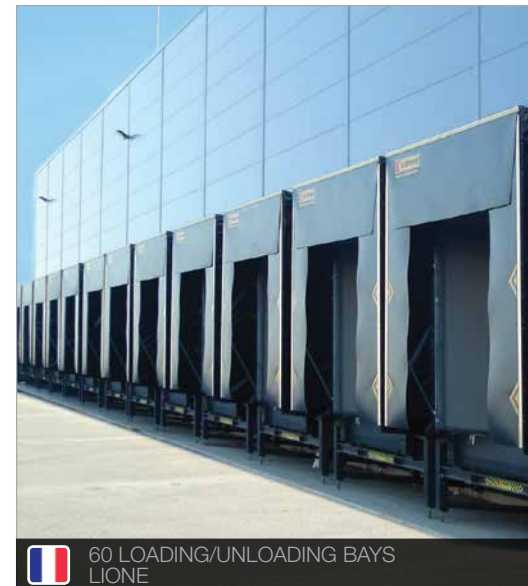

CERN
SPECIAL SHED

60 LOADING/UNLOADING BAYS
LIONE