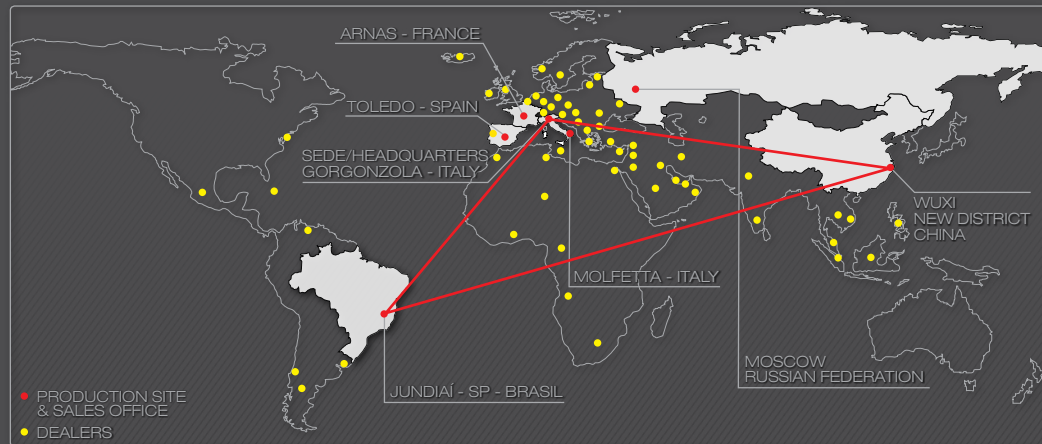

一直以来，遵循设计、制造、装配和售后服务的最高标准是欧洲工业物流领域领导者Kopron® S.p.A成功的关键所在。Kopron®对30多年的实践总结了经验和专有技术，并提出了满足任何工业现实要求的独特的物流解决方案。

Kopron意大利

Kopron的总部设立在米兰附近的戈尔贡佐拉，在巴里（莫尔费塔）附近、博洛尼亚（圣彼得罗·泰尔梅堡）、威尼斯（皮亚尼加）设有分公司。

Kopron海外

Kopron在法国、巴西、中国均有姐妹公司，其零售商和代理商几乎遍布所有国家。其在东欧、亚洲和南美的市场占有率在不断上升。

Kopron® in Italy

Kopron® have their headquarters at Gorgonzola near Milan, and have branch offices near Bari (Molfetta), Bologna (Castel San Pietro Terme) and Venice (Pianiga).

Kopron® abroad

Kopron® have sister companies in Spain, France, Brasil and China as well as retailers and agents in nearly every country. They have an increasing market share in East Europe, Asia and South America.

Italy Gorgonzola (MI) - ITALY

Italy Molfetta (BA) - ITALY

France Arnas - FRANCE

Brazil Jundiá - BRASIL

China Wuxi - CHINA

KOPRON®在新领域的 专有技能

KOPRON KNOW HOW IN NEW DIVISIONS

ENERGY