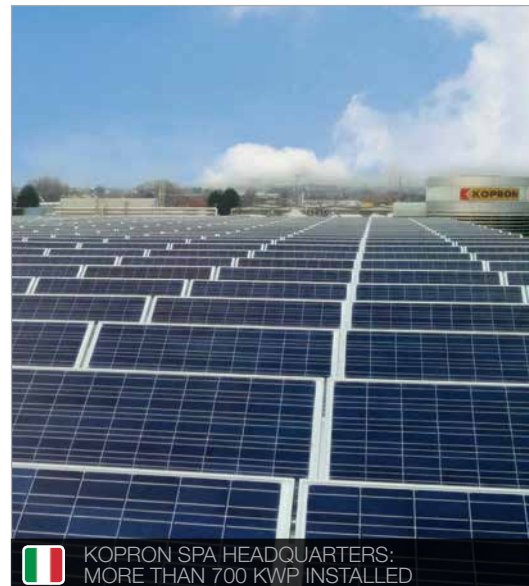

GARAGE MORELLI - NAPOLI - 200 SECTIONAL
DOORS - "EUROPE BEST PARKING 2011"

60 LOADING/UNLOADING BAYS
LIONE

KOPRON SPA HEADQUARTERS:
MORE THAN 700 KWP INSTALLED